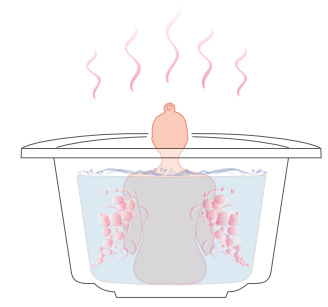

The 5 Advantages of ThermoMasseur® Baths

THE AIR JET BATH HAS COME A LONG WAY SINCE ITS EARLY DAYS, offering improved Hydro-thermo massage® therapy and providing the best possible overall health benefits. The 5 advantages of BainUltra's ThermoMasseur® bath are the result of the company's extensive expertise and innovative flair.

THE BEST MASSAGE A BATH CAN GIVE®

The **number and strategic positioning of the air jets**, powered by a **600 Watt turbine**, deliver an effective, even massage to specific acupressure points located all over your body, including your legs, back, and arms.

Our inverted V backrest provides a perfect massage from the lower back to the nape of your neck.

The raised seat lets you specifically target the back of your legs.

Our Geysair® technology reheats and humidifies the air jets to maintain water temperature and provide a longer-lasting, more comfortable Hydro-thermo massage. **Geysair is included on all BainUltra ThermoMasseur baths.**