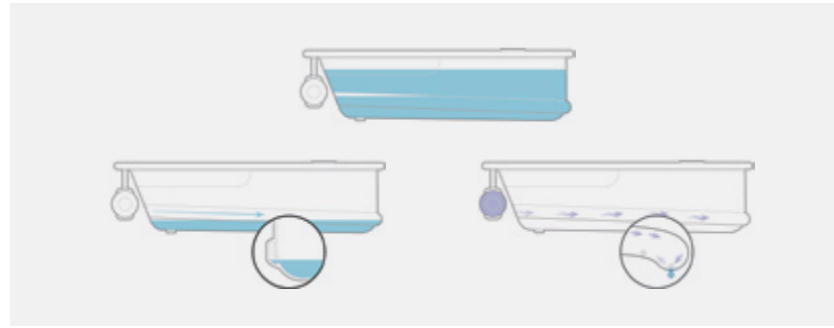

THE BEST HYGIENE

Hygiene is an important factor in overall health, which is why BainUltra has developed a unique, superior drainage system with the following features:

- **Conduits that drain and dry fully**, so there is no stagnant water
- **A drying cycle** that activates automatically
- An ingenious, **no-maintenance system**