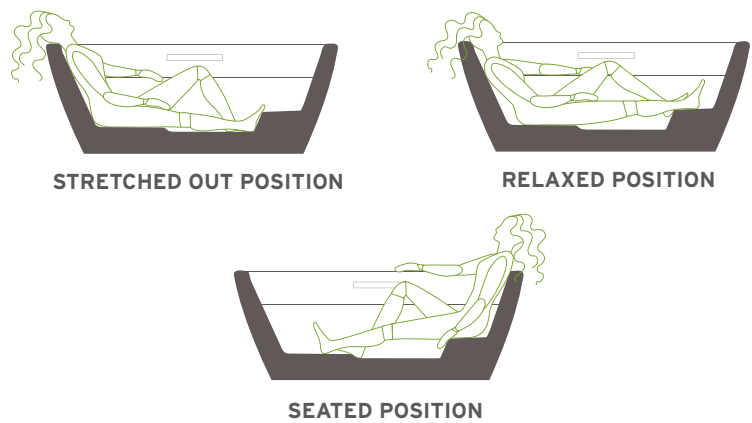

AROMATHERAPY

For the Essencia 6838, the **AromaCloud** is built into the deck. However, the deck of the Essencia Oval 7236 has been modified to host the AromaCloud.

© ESSENCIA 6838

Essencia 6838's elegant interior provides maximum comfort in three different positions: stretched out, relaxed, and seated.

3 POSITIONS TO TAKE ADVANTAGE OF BENEFICIAL THERAPIES

The innovative design allows the bather to choose from 3 positions:

ESSENCIA 6838
Freestanding 68 x 38 x 26

ESSENCIA OVAL 7236
Freestanding 72 x 36 x 27