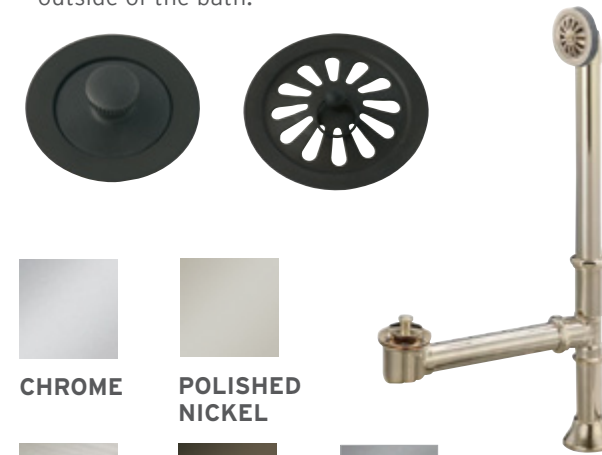

WASTE & OVERFLOW D13

Exposed waste & overflow complete the luxurious look of Balneo baths.

* Please note that the D13 piping is visible from the outside of the bath.