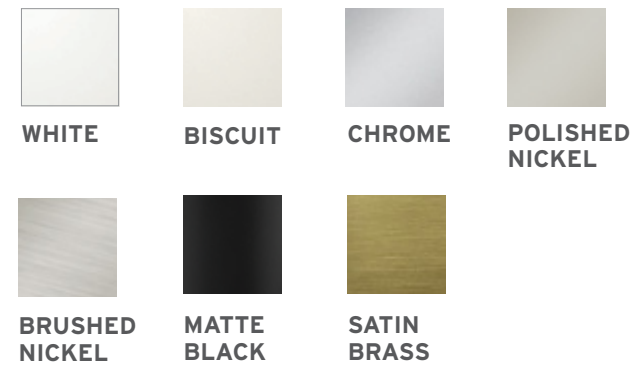

Accessories

Waste, overflow and claw feet

INTEGRATED WASTE & OVERFLOW

An Integrated waste & overflow with customize molding. Chic, modern and unobtrusive.

- Installed and included on Bain de Ville, BeOne, Celestia, Charism, Citti, Esthesia, Evanescence, Libra, Monarch, Nokori, Opalia, Opus, Scala, Vibe collections and the Essencia Design model.

- Optional for Inua, Amma, Origami collections & Essencia 6838 and other freestanding models.

Notes: Colors shown here may vary slightly from actual colors. Please use this chart as a reference only.