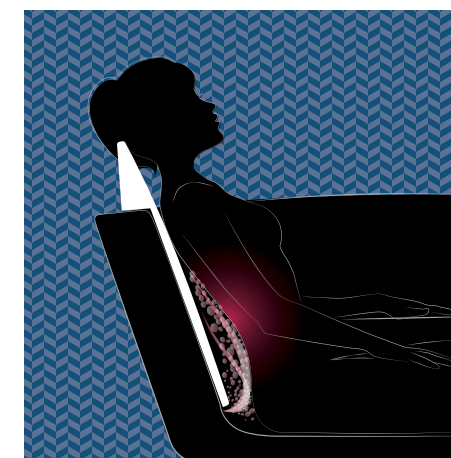

INUA®

In Inuit spirituality, “Inua” means “everything that lives.” INUA® refers to the universal soul that unites all things in nature.

- Inua is the next generation of TMU. Its main benefits are therapeutic, along with improved design.
- The line features a second-generation therapeutic comfort cushion and inverted V for a massage that reaches higher, covering the whole spine.

Options available

- AROMACLOUD - Aromatherapy
- AROMAFLOW - Aromatherapy **NEW**
- ILLUZIO - Chromotherapy
- ULTRAVELOUR - Matte finish
- BU-TOUCH Control Application

Inua baths are available in the Thermomasseur and TUB categories.

THERAPEUTIC BENEFITS AT THEIR BEST

Inua is the latest evolution in our TMU line of therapeutic baths. Hydro-thermo massage®, an inverted V design, a raised seat, a heated backrest, and chromotherapy are all key features of the Inua collection. They say everything has a soul. Inua invites you to reconnect with the life force within.

The **therapeutic comfort cushion**, combined with the inverted V, massages the lower back, helping flush out toxins, reduce stress, and prepare the body for sleep.