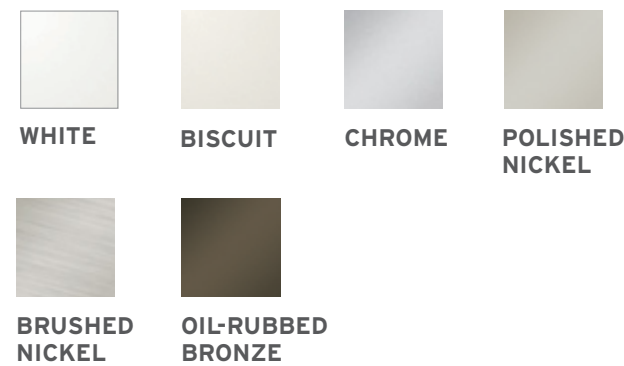

WASTE & OVERFLOW 16 x 35

The finishing touch for your bath. Cable driven.