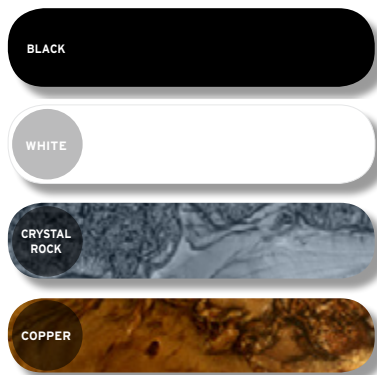

Charism bath deck contours are hand made and available in white as well as in **three rich, eye-catching optional colors: Black, Crystal Rock and Copper.**

Crystal Rock and Copper patterns vary throughout the deck making **each bath one of a kind.**