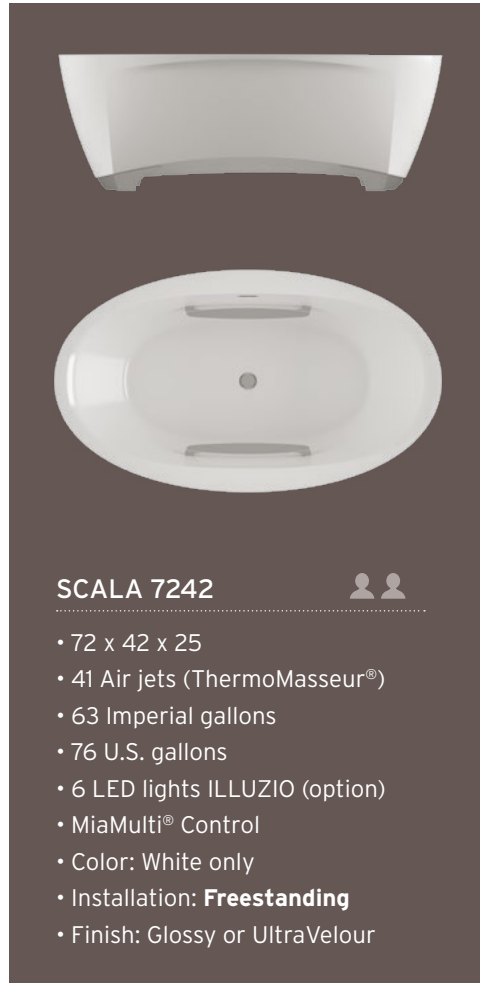

TECHNICAL SPECIFICATIONS

Scala 7242 freestanding

SCALA 7242

- 72 x 42 x 25
- 41 Air jets (ThermoMasseur®)
- 63 Imperial gallons
- 76 U.S. gallons
- 6 LED lights ILLUZIO (option)
- MiaMulti® Control
- Color: White only
- Installation: **Freestanding**
- Finish: Glossy or UltraVelour

BainUltra's **SCALA** 7242 therapeutic bath is available in the THERMOMASSEUR category as well as a TUB to which you can add chromatherapy (Illuzio) and ThermoTherapy.

The **SCALA** 7242 freestanding bath is designed using a process that gives it a seamless appearance. Made exclusively of acrylic, BainUltra baths offer unparalleled quality and a beautiful finish that is made to last.

The SCALA™ collection

- The metal feet and the integrated waste and overflow are offered in a variety of finishes.
- The armrests are available as an **option** in a variety of finishes.
- Freestanding or wall-mounted faucet required.
- The turbine should be installed away from the tub (max. 15').
- L'Aromacloud® is not available on the **SCALA** 7242.